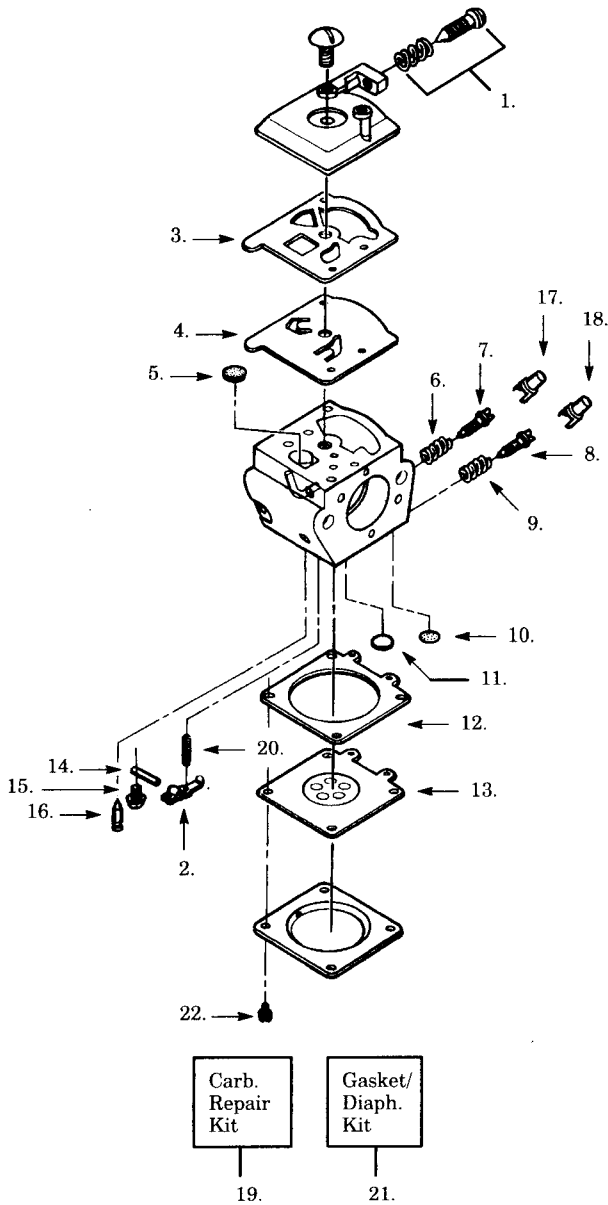

✓ = NEW PART NUMBER FOR THIS IPL ★ = REFER TO THE SERVICE REFERENCE INDICATED FOR MORE INFORMATION. (LOCATED AT END OF IPL)

Carburetor Ass'y.

#530-069629-WT-289 (w/ Limiter Caps)

Ref.	Part No.	Description
1.	530-035296	Idle Adv. Screw Kit
2.	530-035303	Metering Lever
3.	530-035164	Fuel Pump Gasket
4.	530-035166	Fuel Pump Diaphragm
5.	530-035300	Fuel Inlet Screen
6.	530-035293	Needle Spring (Low Speed)
7.	530-035383	Low Speed Needle
8.	530-035384	High Speed Needle
9.	530-035295	Needle Spring (High Speed)
10.	530-035162	Welch Plug (5/16)
11.	530-035299	Cup Plug
12.	530-035165	Metering Diaphragm Gasket
13.	530-035014	Metering Diaphragm
14.	530-035028	Metering Lever Pin
15.	530-035016	Metering Lever Pin Screw
16.	530-035301	Inlet Needle Valve
17.	530-038318	Limiter Cap High
18.	530-038317	Limiter Cap Low
19.	530-035298	Carburetor Repair Kit (Incl. 3-5 & 10-18)
20.	530-035302	Metering Lever Spring
21.	530-035173	Gasket/Diaphragm Kit (Incl. 3, 4, 12 & 13)
22.	530-035021	Metering Cover Screw Ass'y
Not Shown		
	530-031157	Limiter Cap Removal Tool
	530-031161	Limiter Cap Insertion Tool