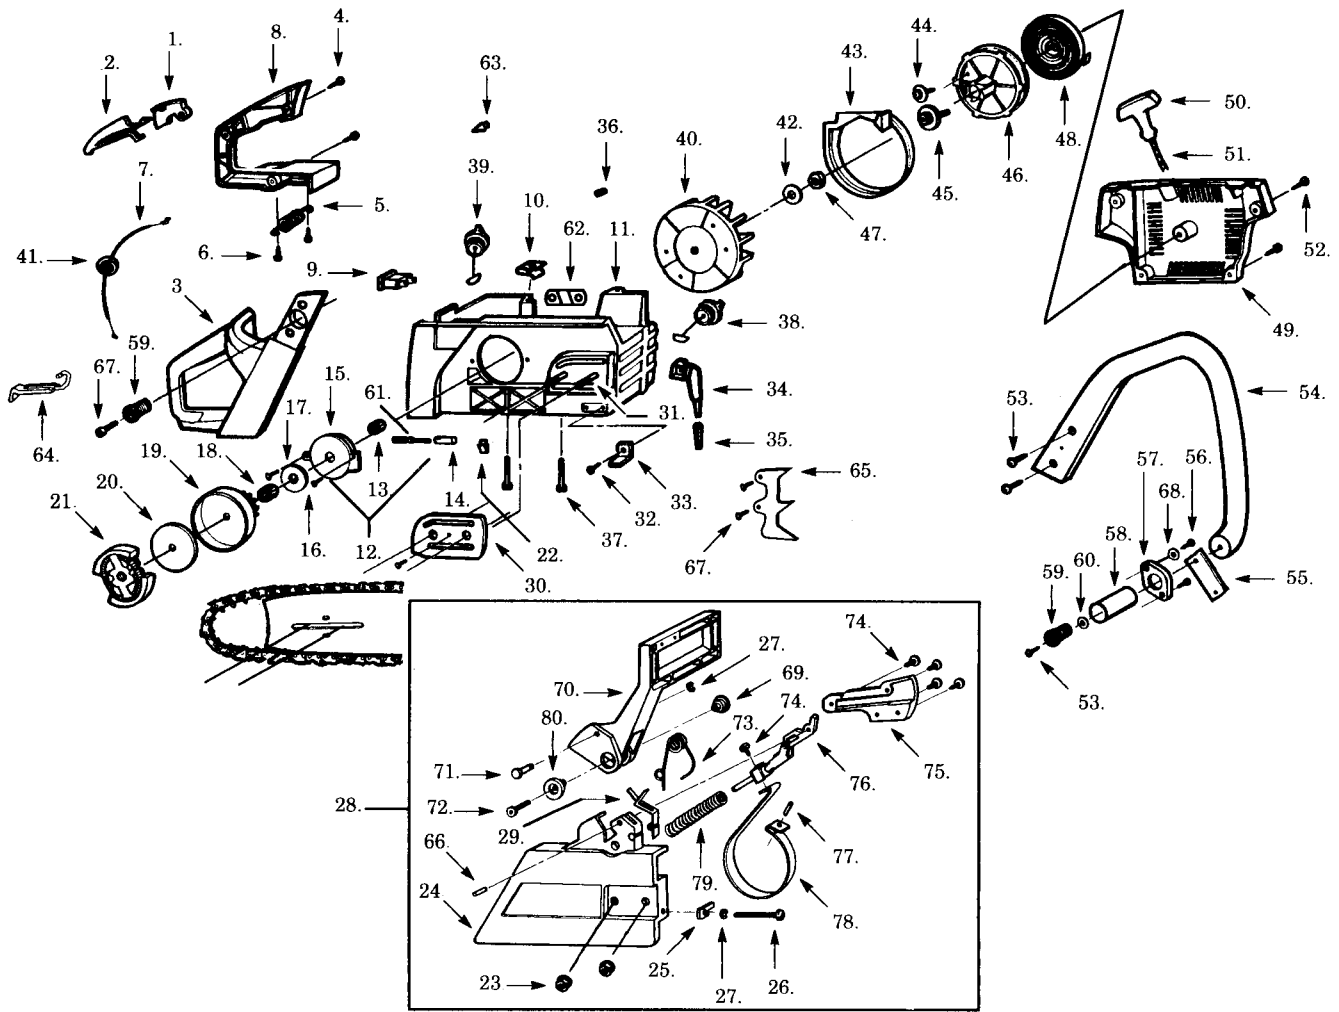

✓ = NEW PART NUMBER FOR THIS IPL * = REFER TO THE SERVICE REFERENCE INDICATED FOR MORE INFORMATION. (LOCATED AT END OF IPL)

Ref.	Part No.	Description	Ref.	Part No.	Description	Ref.	Part No.	Description
1.	530-036097	Throttle Trigger	28.	530-014926	Chain Brake Ass'y.	55.	530-036113	Front Strap
2.	530-036098	Throttle Lockout	29.	530-029878	Position Spring	56.	530-015952	Plate Screw
3.	530-036087	Rear Pro Handle	30.	530-037047	Bar Plate	57.	530-036101	Isolator Plate
4.	530-015957	Screw	31.	530-015877	Bar Bolt	58.	530-036142	Spring Sleeve
5.	530-036361	Isolator Spring	32.	530-015937	Screw	59.	530-036360	Isolator Spring
6.	530-015906	Screw	33.	530-029850	Chain Catcher	60.	530-015123	Washer
7.	530-038471	Throttle Cable	34.	530-037057	Oil Pick-up	61.	530-029838	Plunger & Gear Ass'y.
8.	530-036092	Handle Cover	35.	505-315181	Oil Intake Screen	62.	530-036043	Bar Stud Plate
9.	530-037692	Ignition Switch	36.	530-029868	Vent Plug	63.	530-026119	Check Valve
10.	530-015922	Speed Nut	37.	530-016037	Screw	64.	530-036107	Choke Lever
11.	530-037551	Chassis Ass'y.	38.	530-010846	Oil Cap Ass'y.	65.	530-014469	Spike
12.	530-014410	Oil Pump Ass'y. (Incl. 14, 15, & 61)	39.	530-010845	Fuel Cap Ass'y.	66.	530-015915	Link Pin-Front
13.	530-029833	Oil Pump Worm	40.	530-039147	Flywheel Ass'y.	67.	530-015906	Screw
14.	530-029834	Oil Pump Barrel	41.	530-036109	Grommet	68.	530-015629	Washer
15.	530-029835	Oil Pump Hsg.	42.	530-015127	Washer	69.	530-029872	Journal-Left
16.	530-015896	Screw	43.	530-029800	Baffle Plate	70.	530-036137	Handguard
17.	530-015907	Thrust Washer	44.	530-016080	Screw	71.	530-029879	Pivot Pin
18.	530-032119	Clutch Bearing	45.	530-015920	Screw	72.	530-015914	Screw
19.	530-069315	Clutch Drm.&Brg. 365	46.	530-069313	Starter Pulley	73.	530-015910	Handguard Spring
20.	530-069342	Clutch Drm.&Brg. 405	47.	530-016071	Nut	74.	530-015911	Screw
21.	530-015611	Clutch Washer	48.	530-015891	Recoil Spring	75.	530-037555	Chain Brake Cover
22.	530-014949	Clutch Ass'y.	49.	530-037458	Fan Hsg. Ass'y.	76.	530-014356	Front & Rear Link Ass'y.
23.	530-015917	Oil Seal	50.	530-027569	Starter Handle	77.	530-015913	Spring Band Pin
24.	530-037554	Bar Mounting Nut	51.	530-069232	Rope Kit	78.	530-029874	Brake Band
25.	530-015917	Clutch Cover	52.	530-015892	Screw	79.	530-015912	Brake Spring
26.	530-015826	Bar Adjusting Pin	53.	530-015984	Screw	80.	530-029881	Journal-Right
27.	530-015730	Screw	54.	530-036091	Handle			
28.	735-310820	E-Ring						